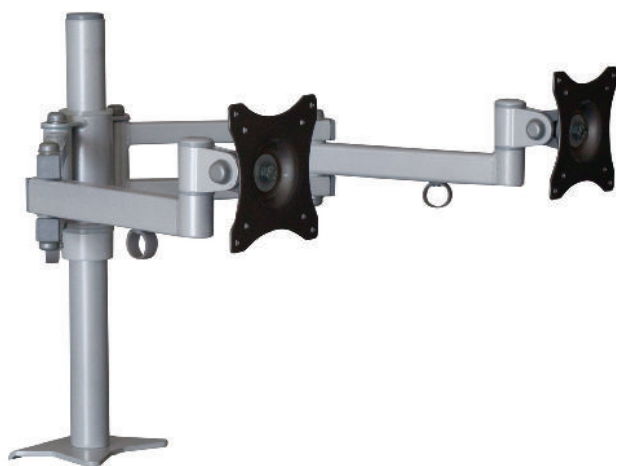

# SV06 ■ Double LCD Desk Mount 19"-26"

## Features

- 1 **ADJUSTABLE POSITION**  
vertical and horizontal with 360° rotation
- 2 **MOUNTING OPTION**  
2 fixture types included
- 3 **UNIVERSAL**  
standard VESA 75x75, 100x100

## Technical Data

75x75 mm 100x100 mm	19"-26"	300°	min. 75x75 mm max. 100x100 mm
20 Kg	150°	360°	