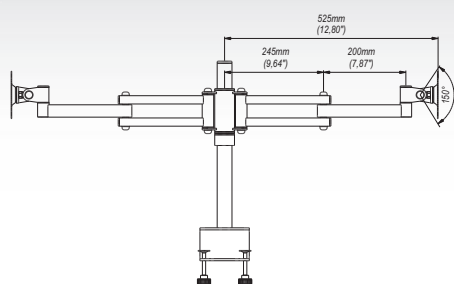

# SV06 ■ Double LCD Desk Mount 19"-26"

## Features

- 1 **ADJUSTABLE POSITION**  
vertical and horizontal with 360° rotation
- 2 **MOUNTING OPTION**  
2 fixture types included
- 3 **UNIVERSAL**  
standard VESA 75x75, 100x100

## Technical Data

75x75 mm 100x100 mm	19"-26"	300°	min. 75x75 mm max. 100x100 mm
20 Kg	150°	360°	

## Trade Information

Index	Colour	Package	EAN
SV06c-B	■	■	5908252961603
SV06s-B	■	■	5908252961610

Package Dimensions [mm] (H x W x D)	560x220x140
Weight [Kg]	6.8