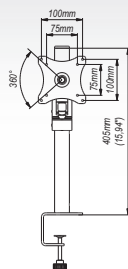

# SV06 ■ Double LCD Desk Mount 19"-26"

## Features

- 1 **ADJUSTABLE POSITION**  
vertical and horizontal with 360° rotation
- 2 **MOUNTING OPTION**  
2 fixture types included
- 3 **UNIVERSAL**  
standard VESA 75x75, 100x100

## Technical Data

75x75 mm 100x100 mm	19"-26"	300°	min. 75x75 mm max. 100x100 mm
20 Kg	150°	360°	

## Trade Information

Index	Colour	Package	EAN
SV06c-B	■	■	5908252961603
SV06s-B	■	■	5908252961610

Package Dimensions [mm] (H x W x D)	560x220x140
Weight [Kg]	6.8