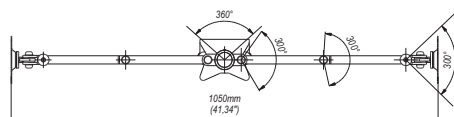

## Features

- 1 **ADJUSTABLE POSITION**  
vertical and horizontal with 360° rotation
- 2 **MOUNTING OPTION**  
2 fixture types included
- 3 **UNIVERSAL**  
standard VESA 75x75, 100x100

## Technical Data

75x75 mm 100x100 mm	19"-26"	300°	min. 75x75 mm max. 100x100 mm
20 Kg	150°	360°	

## Trade Information

Index	Colour	Package	EAN
SV06c-B	■	■	5908252961603
SV06s-B	■	■	5908252961610

Package Dimensions [mm] (H x W x D)	560x220x140
Weight [Kg]	6.8